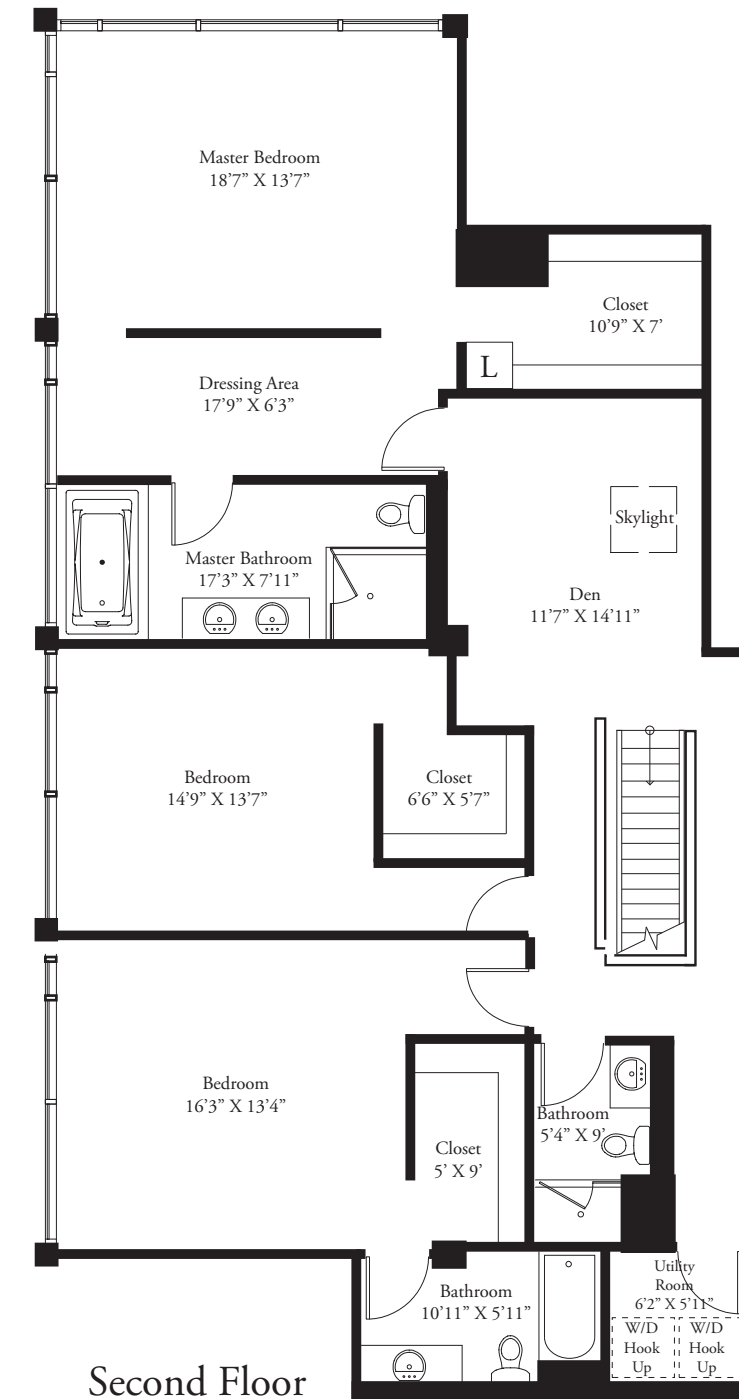

PENTHOUSE 2314

3 Bedroom, Library & Den, 3.5 Bath

ST COLLECTION

775.329.2800

www.themontagereno.com

Approximately 3097 SF Residence
119 SF Terrace

First Floor

Second Floor