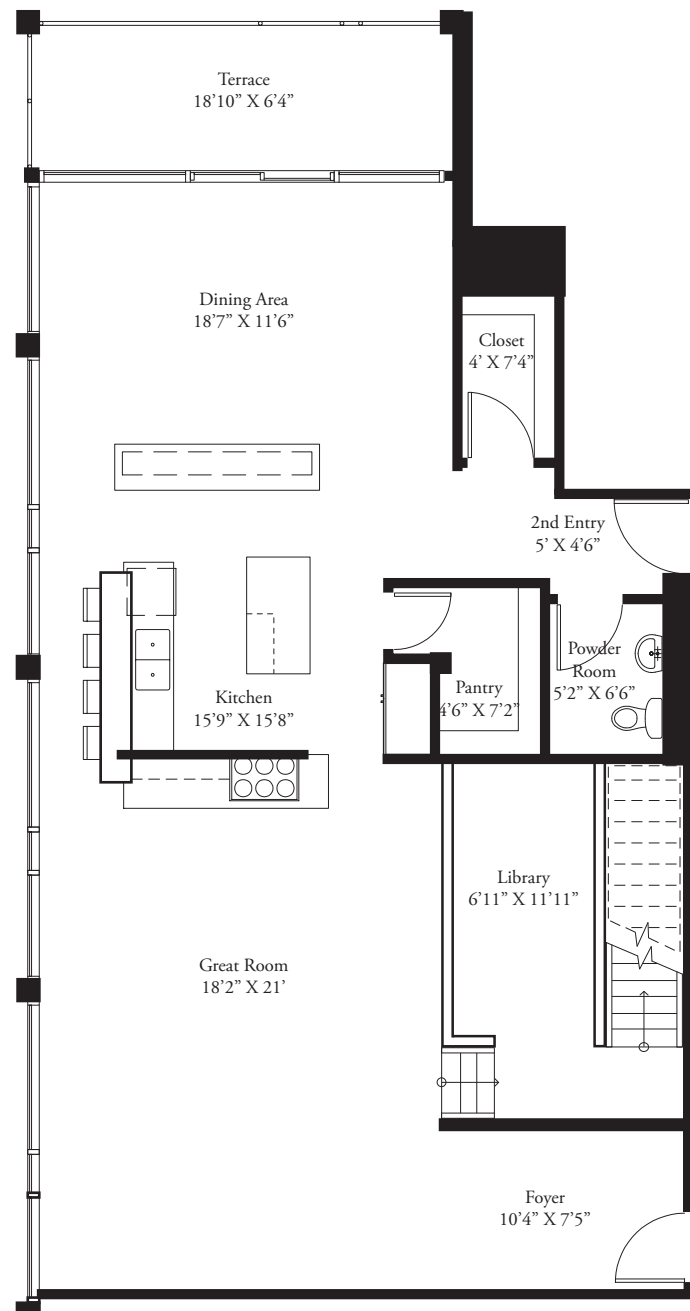

PENTHOUSE 2314

3 Bedroom, Library & Den, 3.5 Bath

ST COLLECTION

775.329.2800

www.themontagereno.com

Approximately 3097 SF Residence
119 SF Terrace

First Floor

Second Floor