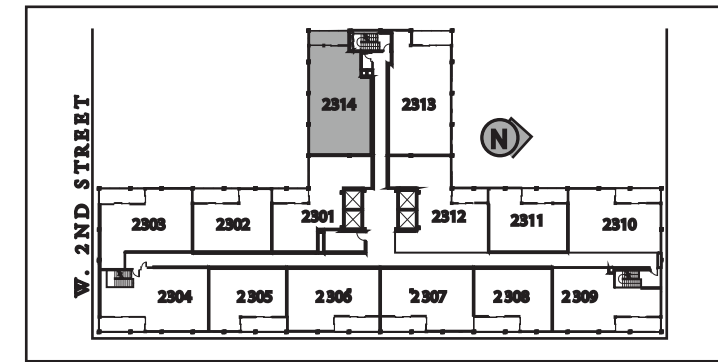

PENTHOUSE 2314

3 Bedroom, Library & Den, 3.5 Bath

ST COLLECTION

775.329.2800

www.themontagereno.com

Approximately 3097 SF Residence
119 SF Terrace

First Floor

Second Floor